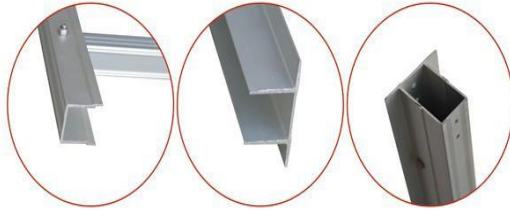

Rescue Ladder