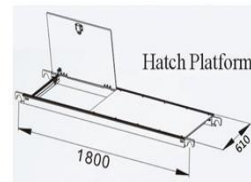

Hobby Scaffolding Special Solution

EN 1004

①

②

Produced according to the standard.

Description	Item No.
Pack 1 Basic section	2-1001
Pack 2	2-1002
Pack 3	2-1003
Pack 4	2-1004
Pack 5	2-1005

③

④

⑤

⑥

Special Solution