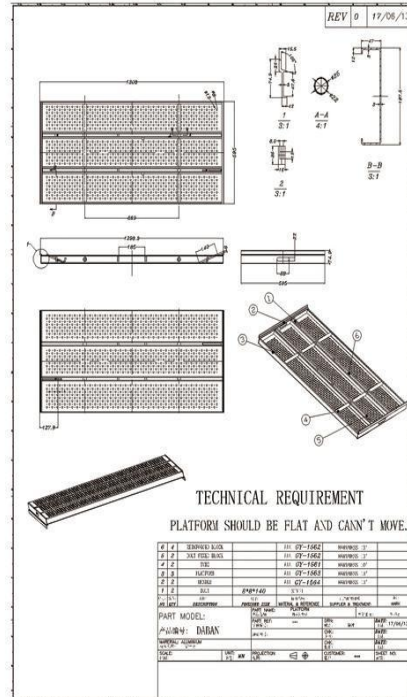

3mm Aluminum platform

Tested by TUV Shanghai
EN 12811-1-2003 Class 6

Item No.	A	B	C	Height	Thickness	N.W kg	Suit for tube
131020	1310mm	198mm	1250mm	85mm	3mm	3.10	Ø33.7-50mm
131040	1310mm	398mm	1250mm	85mm	3mm	4.30	Ø33.7-50mm
131060	1310mm	596mm	1250mm	85mm	3mm	9.25	Ø33.7-50mm