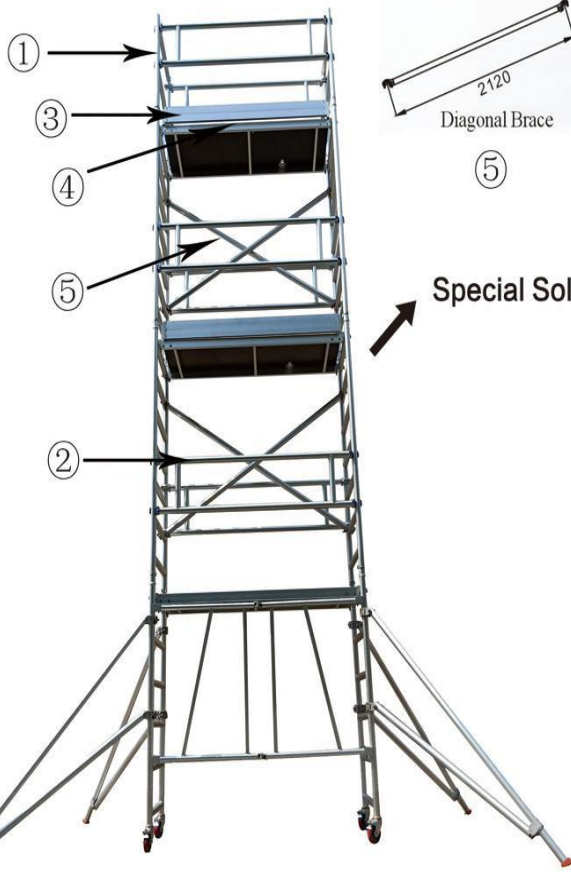

Hobby Scaffolding Special Solution

EN 1004

①

②

Produced according to the standard.

Description	Item No.
Pack 1 Basic section	2-1001
Pack 2	2-1002
Pack 3	2-1003
Pack 4	2-1004
Pack 5	2-1005

③

④

⑤

⑥

Special Solution