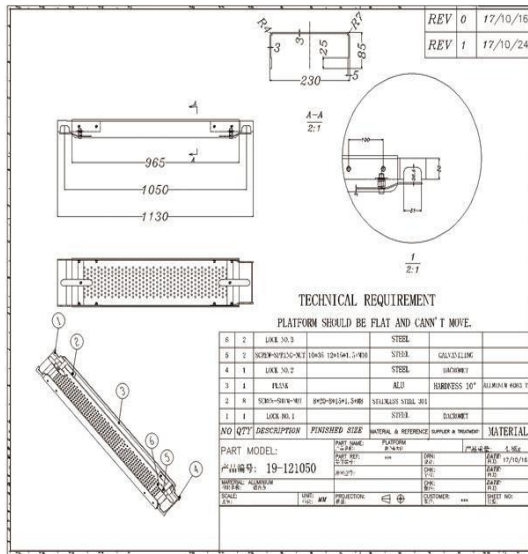

Aluminum platform

Tested by TUV
EN 12811-1-2003
Class 6

Thickness:3mm

Item No.	Length outside	Length inside	Platform Size	Height mm	Width mm	N.W kg	Suit for tube
121050	1130	1050	965	85	230	4.8	Ø33.7-50mm
121250	1330	1250	1165	85	230	5.4	Ø33.7-50mm
121655	1735	1655	1570	85	230	6.5	Ø33.7-50mm
121964	2044	1964	1879	85	230	7.3	Ø33.7-50mm
122500	2580	2500	2415	85	230	8.9	Ø33.7-50mm
123050	3130	3050	2965	85	230	10.35	Ø33.7-50mm