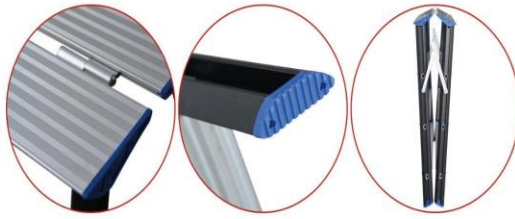

Harmony and Signal series stepstool ladder

9200 Series