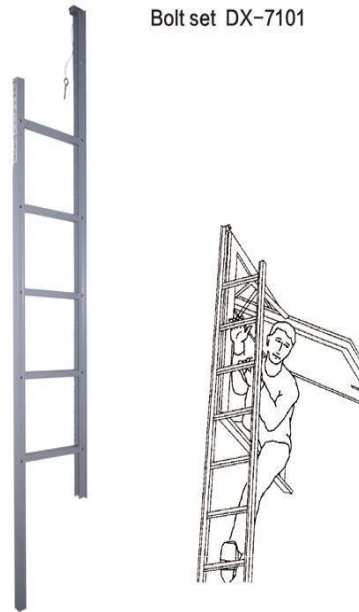

Rope Ladder

Rope Ladder

Easy and easy tough for eg. escape. Aluminum step and catch of PP-band. The ladder is designed to always be 80mm from the wall. Unlocked with a simple grip. Clear

Maximum load 450 kg.

Rescue Ladder

Bolt set DX-7101

Item No.	Folding Height	Open Height	N.W	Packing size
7010	120 cm	150 cm	2.3kg	7X15X120cm/2pcs/pack
7021	210 cm	240 cm	4.5kg	7X15X210cm/2pcs/pack
7039	390 cm	420 cm	8.5kg	7X15X390cm/2pcs/pack
7048	480 cm	510 cm	10.4kg	7X15X480cm/2pcs/pack
7060	600 cm	630 cm	12.3kg	7X15X600cm/2pcs/pack