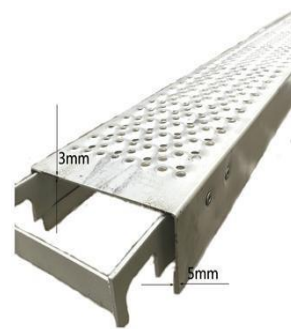

Thickness:3mm