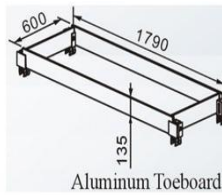

Hobby Scaffolding Special Solution

EN 1004

①

②

Produced according to the standard.

Description	Item No.
Pack 1 Basic section	2-1001
Pack 2	2-1002
Pack 3	2-1003
Pack 4	2-1004
Pack 5	2-1005

③

④

⑤

⑥

Special Solution