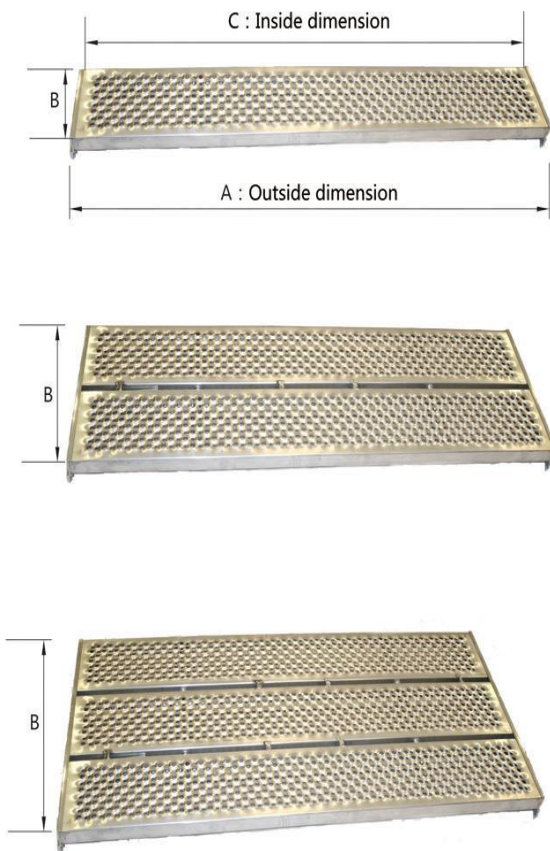

3mm Aluminum platform

Tested by TUV Shanghai
EN 12811-1-2003 Class 6

Item No.	A	B	C	Height	Thickness	N.W kg	Suit for tube
131020	1310mm	198mm	1250mm	85mm	3mm	3.10	Ø33.7-50mm
131040	1310mm	398mm	1250mm	85mm	3mm	4.30	Ø33.7-50mm
131060	1310mm	596mm	1250mm	85mm	3mm	9.25	Ø33.7-50mm