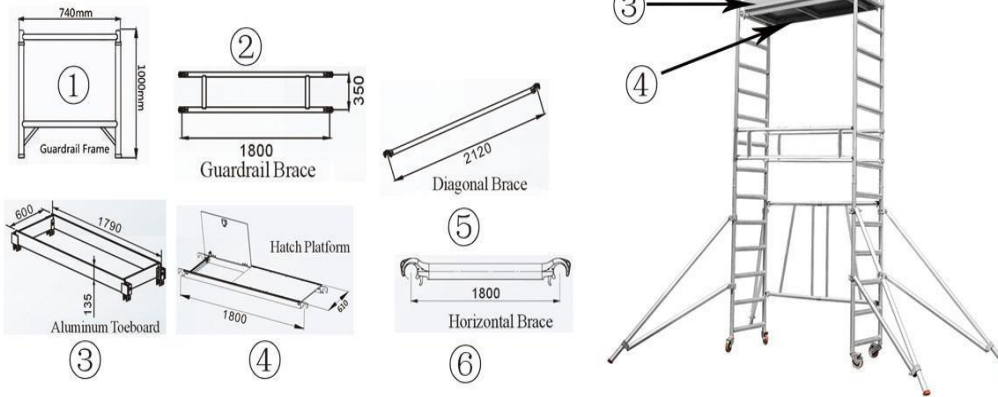

Item No.	2004	2004A	2004R	2005	2005R
Width mm	740	740	740	1350	1350
Length mm	2500	2500	2500	2500	2500
Height mm	1800	1960	1000	1800	1000

Hobby Scaffolding Special Solution

EN 1004

①

②

Produced according to the standard.

Description	Item No.
Pack 1 Basic section	2-1001
Pack 2	2-1002
Pack 3	2-1003
Pack 4	2-1004
Pack 5	2-1005

③

④

⑤

⑥

Special Solution

Hobby Scaffolding

EN 1004