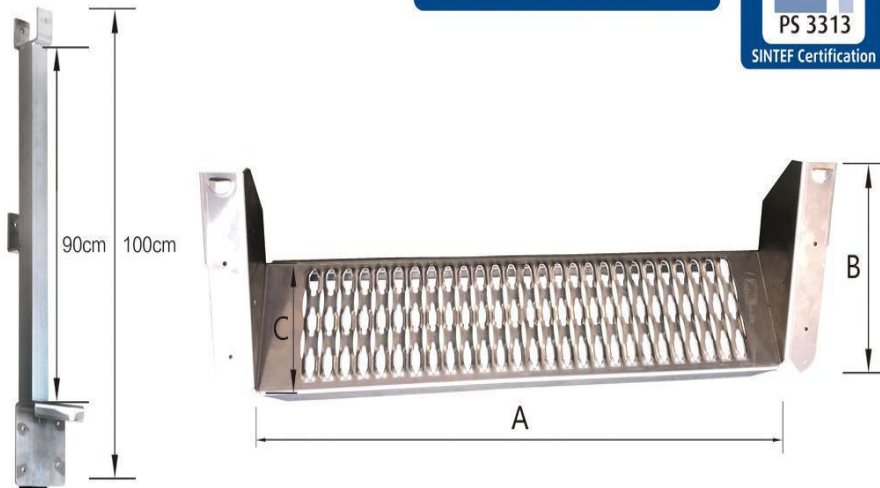

Building Step

Tested by TUV Shanghai
EN 12811-1-2003 Class 6

Item No.	A	B	C	Thickness	N.W kg	Suit for tube
140800	800 mm	250 mm	200 mm	3 mm	2.8 kg	Ø33.7-50 mm
140900	900 mm	250 mm	200 mm	3 mm	2.9 kg	Ø33.7-50 mm
141000	1000 mm	250 mm	200 mm	3 mm	3.0 kg	Ø33.7-50 mm
141200	1200 mm	250 mm	200 mm	3 mm	3.2 kg	Ø33.7-50 mm