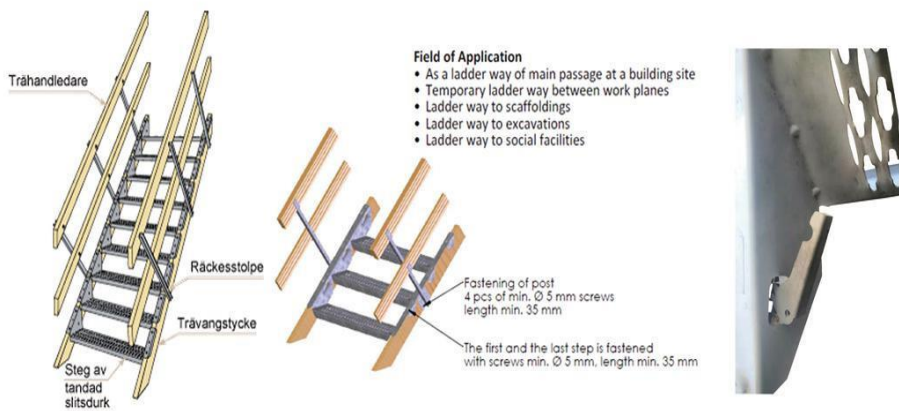

Building Step

Tested by TUV Shanghai
EN 12811-1-2003 Class 6

Item No.	A	B	C	Thickness	N.W kg	Suit for tube
140800	800 mm	250 mm	200 mm	3 mm	2.8 kg	Ø33.7-50 mm
140900	900 mm	250 mm	200 mm	3 mm	2.9 kg	Ø33.7-50 mm
141000	1000 mm	250 mm	200 mm	3 mm	3.0 kg	Ø33.7-50 mm
141200	1200 mm	250 mm	200 mm	3 mm	3.2 kg	Ø33.7-50 mm